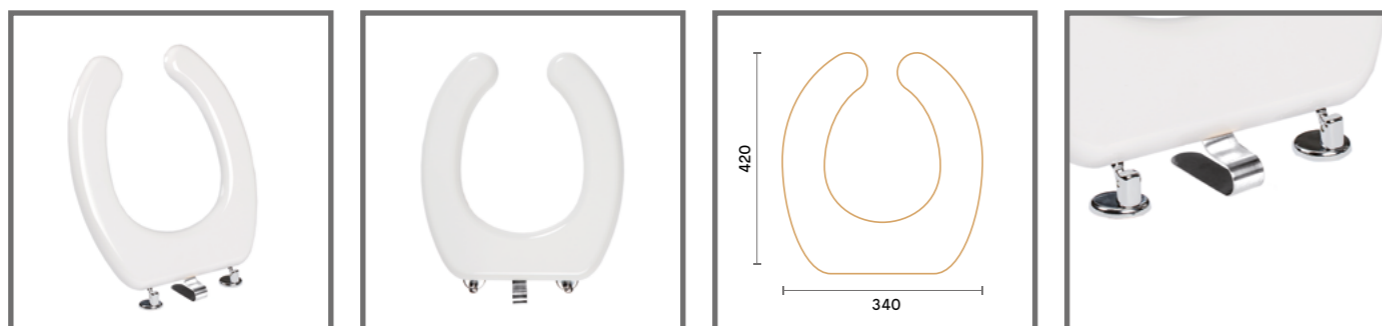

COLORE COLOUR	INTERASSE WHEELBASE	CERNIERA HINGES	VERSIONE VERSION	CODICE CODE	€
Bianco EU EU white	120-180 mm	Singola, regolabile, passante, in lega cromata - BR CER M 0001 Single, adjustable, through, chromed BR CER M 0001	Aperto solo ciambella con molla, fissaggio passante Open only seat with spring, through fixing	BS PRE M VR00	47,49
		Singola, regolabile, ad espansione, in lega cromata Single, adjustable, expansion, chromed	Aperto solo ciambella con molla, fissaggio ad espansione Open only seat with spring, expansion fixing	BS PRE M VR01	58,85