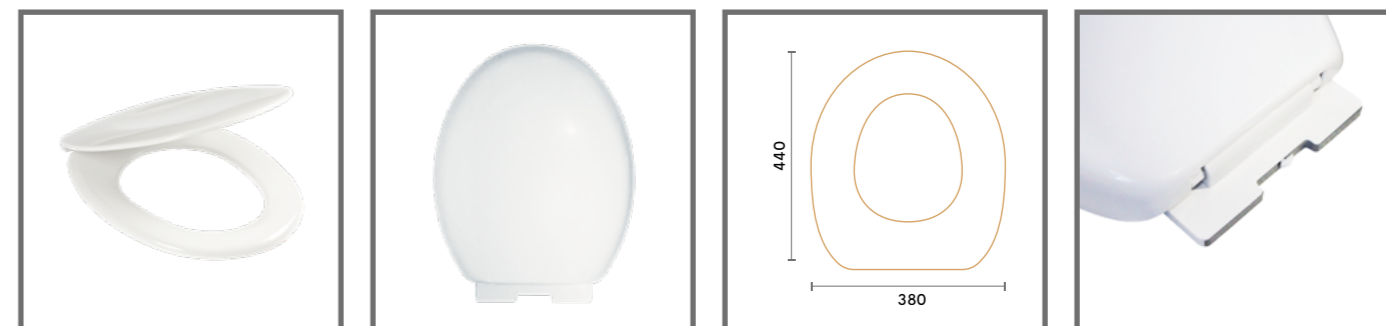

COLORE COLOUR	CERNIERA HINGES	FISSAGGIO FIXING	INTERASSE WHEELBASE	CODICE CODE	€
Bianco EU White EU	con chiusura rallentata, in plastica with plastic soft close hinge	passante through	130-170 mm	BS OPE 4	37,89