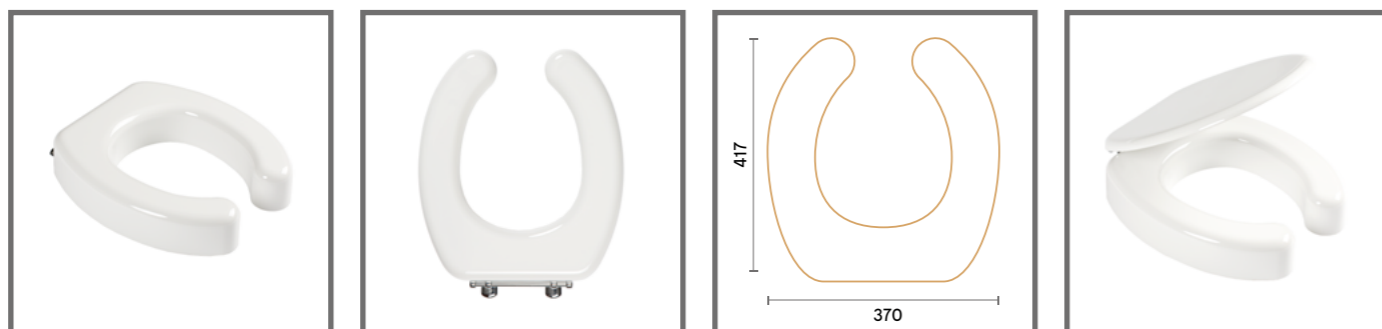

UNIVERSALI | UNIVERSAL

COLORE COLOUR	ALTEZZA HEIGHT	INTERASSE WHEELBASE	CERNIERA HINGES	VERSIONE VERSION	CODICE CODE	€
Bianco EU EU white	100 mm	155 mm	A tubetto, fissa/regolabile in lega cromata - BR CER A 002B Tube, fixed/adjustable in chromed alloy - BR CER A 002B	Senza coperchio Without lid	BS COM S VR66	161,21
			A tubetto, fissa/regolabile in lega cromata - BR CER A 002B Per fissaggio coperchio: BR CER A CODI Tube, fixed/adjustable in chromed alloy - BR CER A 002B For lid fixing: BR CER A CODI	Con coperchio With lid	BS COM S VR79	239,88