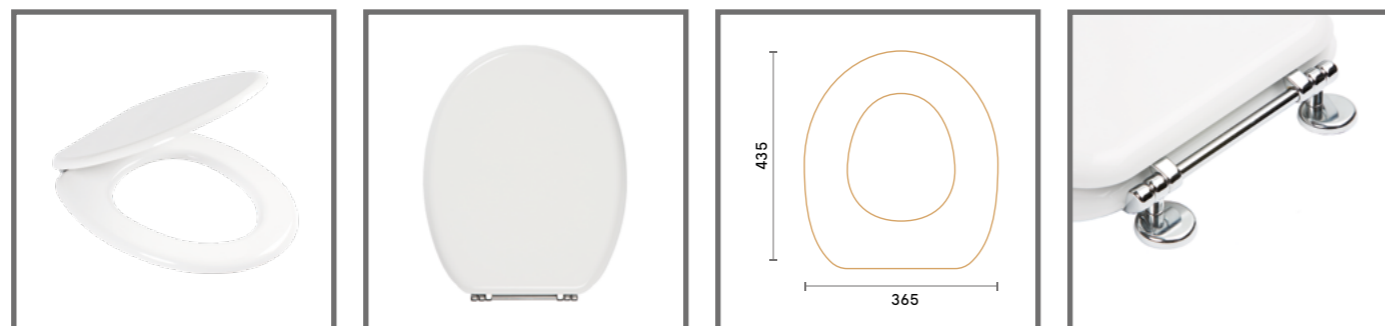

COLORE COLOUR	CERNIERA HINGES	FISSAGGIO FIXING	INTERASSE WHEELBASE	PARACOLPI BUMPERS	CODICE CODE	€
Bianco EU White EU	a tubetto, girevole/regolabile in lega cromata - BR CER A 1T37 tube, swivel/adjustable in chromed alloy - BR CER A 1T37	passante through	140-165 mm	BRG04 (x2) BRG05 (x4)	BS PRE A VR00	85,22