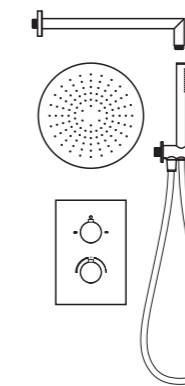

Solutions without mixer include

- Stainless steel shower head
- Shower arm
- Wall outlet with hand shower holder
- Anti-twist pvc hose 1500 mm
- Hand shower

Acciaio inox spazzolato
Brushed stainless steel

BN STL X KT21

BN KIS K 0014

BN KIS K 0011

Nero
Black

Termostatici
Thermostatic

BN KIS C 0021

BN KIS K 0021

BN KIS C 0020

BN KIS K 0020

Soluzioni doccia con miscelatore
Shower solutions with mixer

BN KIS C 0007

Miscelatore incasso Versilia
Concealed mixer Versilia

BN KIS K 0007

BN KIS C 0009

Miscelatore incasso Italia R
Concealed mixer Italia R