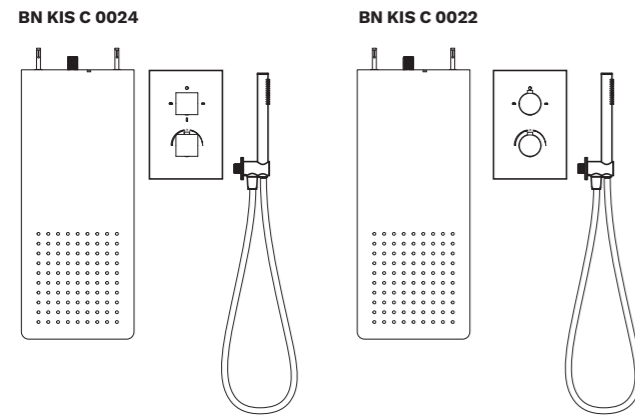

Soluzioni doccia con miscelatore
Shower solutions with mixer

Termostatici **Thermostatic**

due vie 2 ways