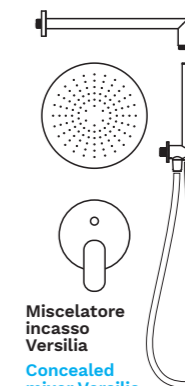

Soluzioni doccia con miscelatore
Shower solutions with mixer

BN KIS C 0007

Miscelatore incasso Versilia
Concealed mixer Versilia

BN KIS K 0007