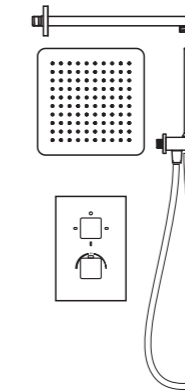

Solutions without mixer include

- Stainless steel shower head
- Shower arm
- Wall outlet with hand shower holder
- Anti-twist pvc hose 1500 mm
- Hand shower

Acciaio inox spazzolato
Brushed stainless steel

BN STL X KT21

BN KIS K 0014

BN KIS K 0011

Nero
Black

Termostatici
Thermostatic

BN KIS C 0021

BN KIS K 0021

BN KIS C 0020