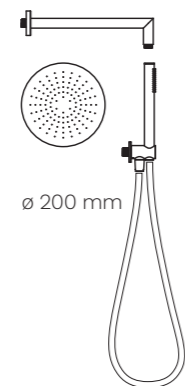

Soluzioni doccia senza miscelatore*
Shower solutions without mixer*

Round

Cromo
Chrome

BN KIS C 0018